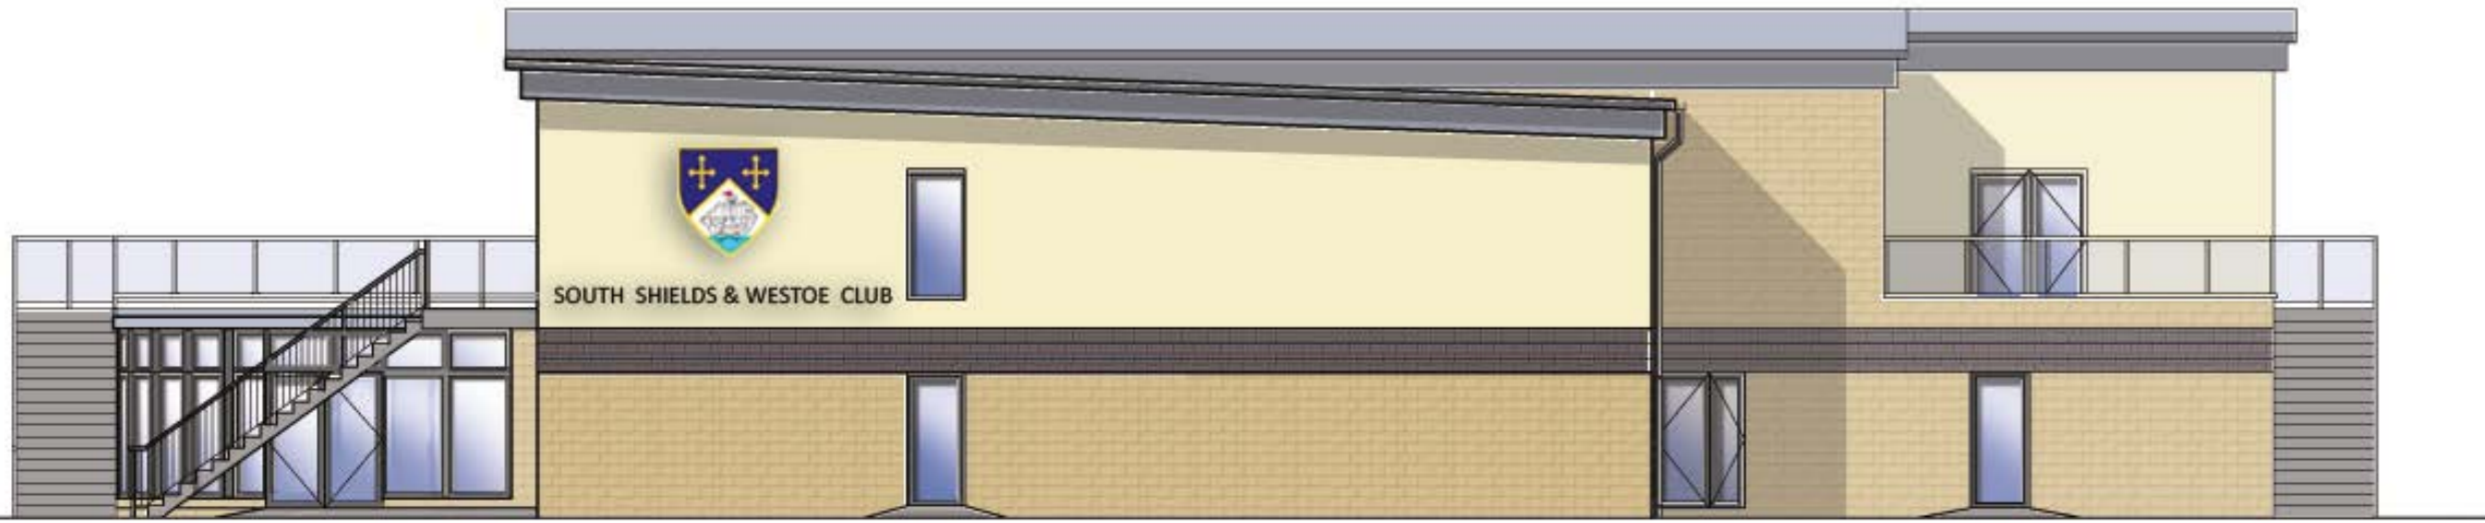

Through Colour Render - Buttermilk

Contrasting Blockwork Split Face - Pewter

ELEVATION 01

Ivory Polished Florentine

ELEVATION 02

MATERIALS:	
WALLS	- Render (Weber or Similar) - Block (Ivory Splitface) - Contrasting Block (Pewter) - Feature Wall Ivory Polished Florentine
ROOF	- Profiled Sheet Metal Cladding (RAL 7016)
SOFFIT	- Aluminium sheet (RAL 7016)
WINDOWS	- UPVC (RAL 7016)
BALUSTRADE	- Glazed to terrace - Metal to stairs

ELEVATION 03

Split Face Blockwork - Ivory

ELEVATION 04