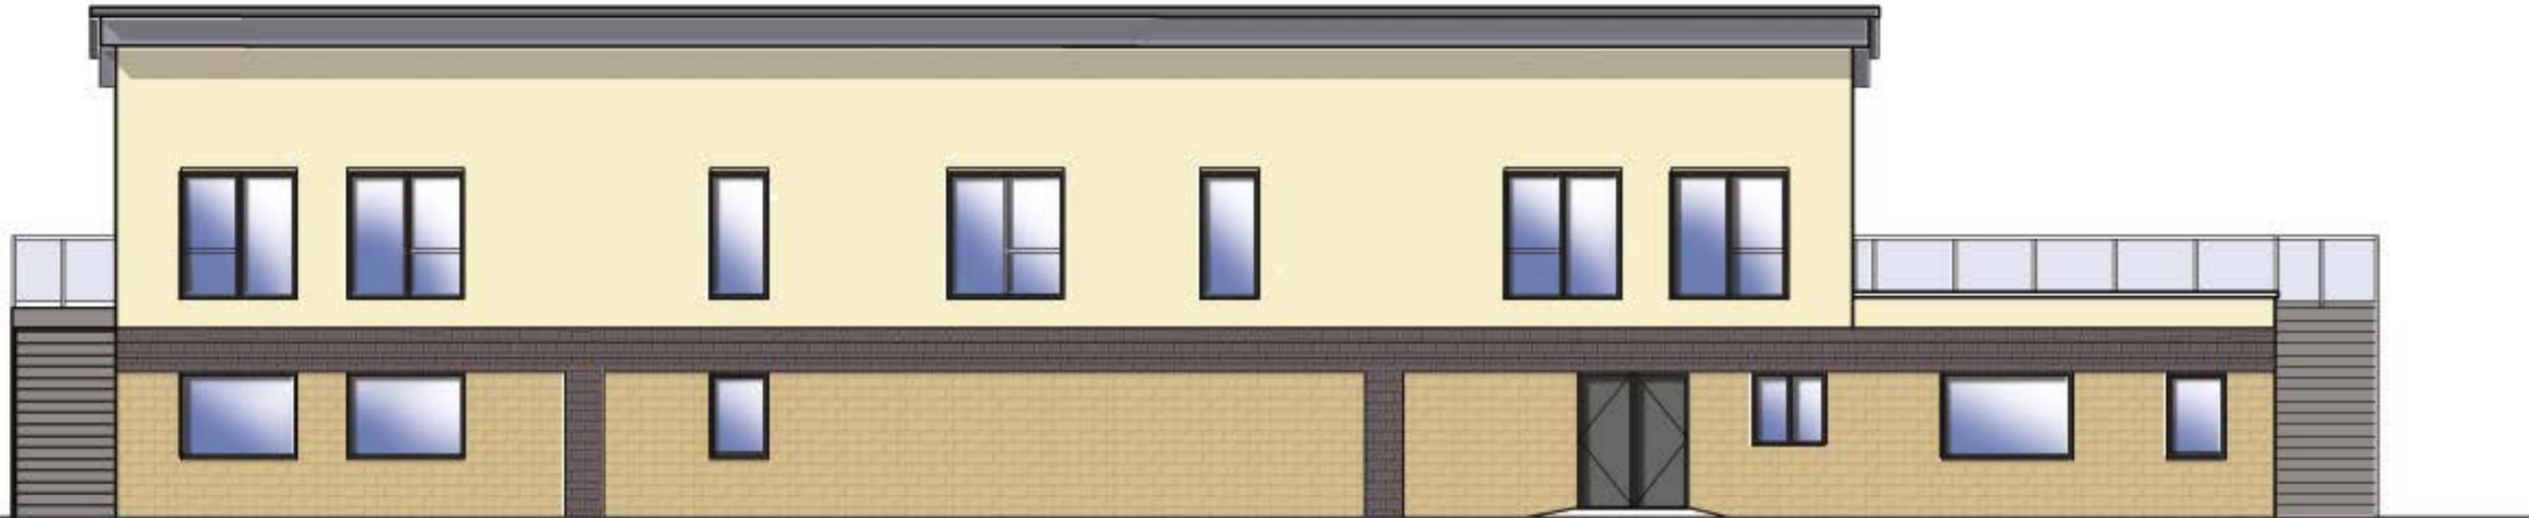

Through Colour Render - Buttermilk

Contrasting Blockwork Split Face - Pewter

ELEVATION 01

Ivory Polished Florentine

ELEVATION 02

MATERIALS:	
WALLS	- Render (Weber or Similar) - Block (Ivory Splitface) - Contrasting Block (Pewter) - Feature Wall Ivory Polished Florentine
ROOF	- Profiled Sheet Metal Cladding (RAL 7016)
SOFFIT	- Aluminium sheet (RAL 7016)
WINDOWS	- UPVC (RAL 7016)
BALUSTRADE	- Glazed to terrace - Metal to stairs

ELEVATION 03

Split Face Blockwork - Ivory

ELEVATION 04